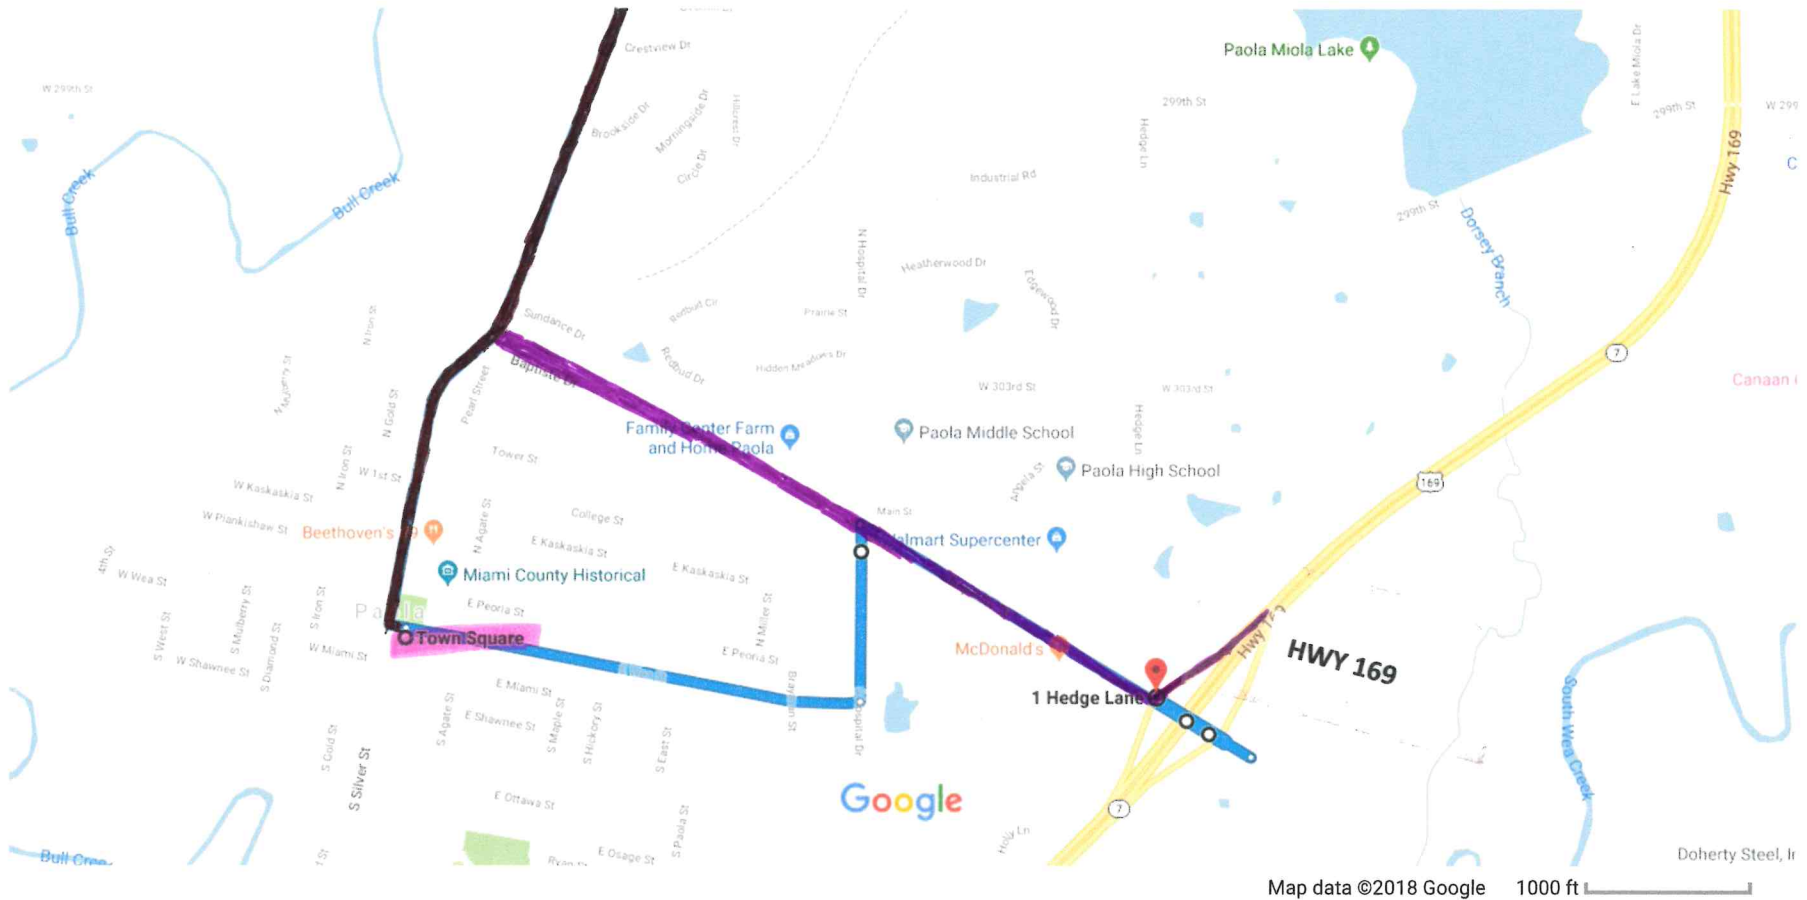

HWY 68 ROUND-A-BOUT

Directions from Hwy 68 Round-a-bout (Black)

1. Exit traffic circle onto Old Kansas City Rd/Old KC Rd
2. Continue onto N Pearl St
3. Slight right onto N Silver St
4. Turn left onto W Wea St
5. Destination will be on your right

Directions from Hwy 169 (route #1) (Purple)

1. Take Baptiste Dr. Exit
2. Turn right onto Baptiste Dr
3. Turn left onto N Silver St
4. Turn left onto W Wea St
5. Destination will be on your right

Directions from Hwy 169 (route #2) (Blue)

1. Take Baptiste Dr. Exit
2. Turn right onto Baptiste Dr
3. Turn left onto N Hospital Dr
4. Turn right onto E Wea St (turn will be after 4-way stop)
5. Destination will be on your left