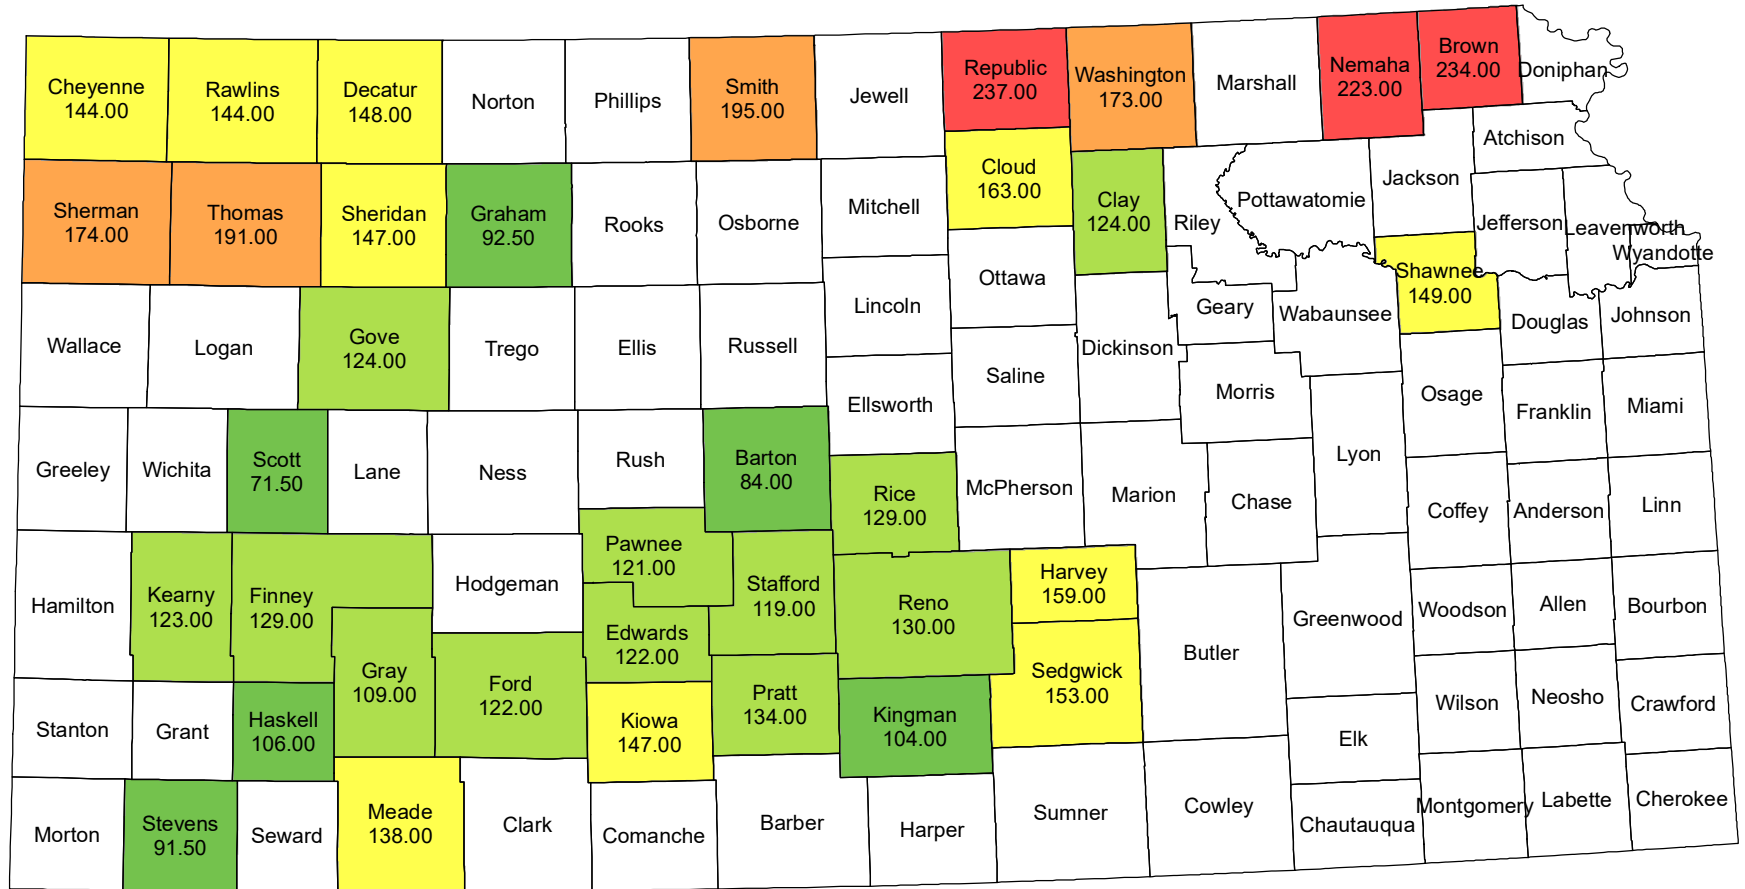

## 2021 Irrigated Cropland Cash Rent Paid Per Acre Kansas

Source: USDA National Agricultural Statistics Service  
August 27, 2021

# 2021 Non-Irrigated Cropland Cash Rent Paid Per Acre Kansas

Source: USDA National Agricultural Statistics Service  
August 27, 2021

# 2021 Pasture Cash Rent Paid Per Acre Kansas

Source: USDA National Agricultural Statistics Service  
August 27, 2021