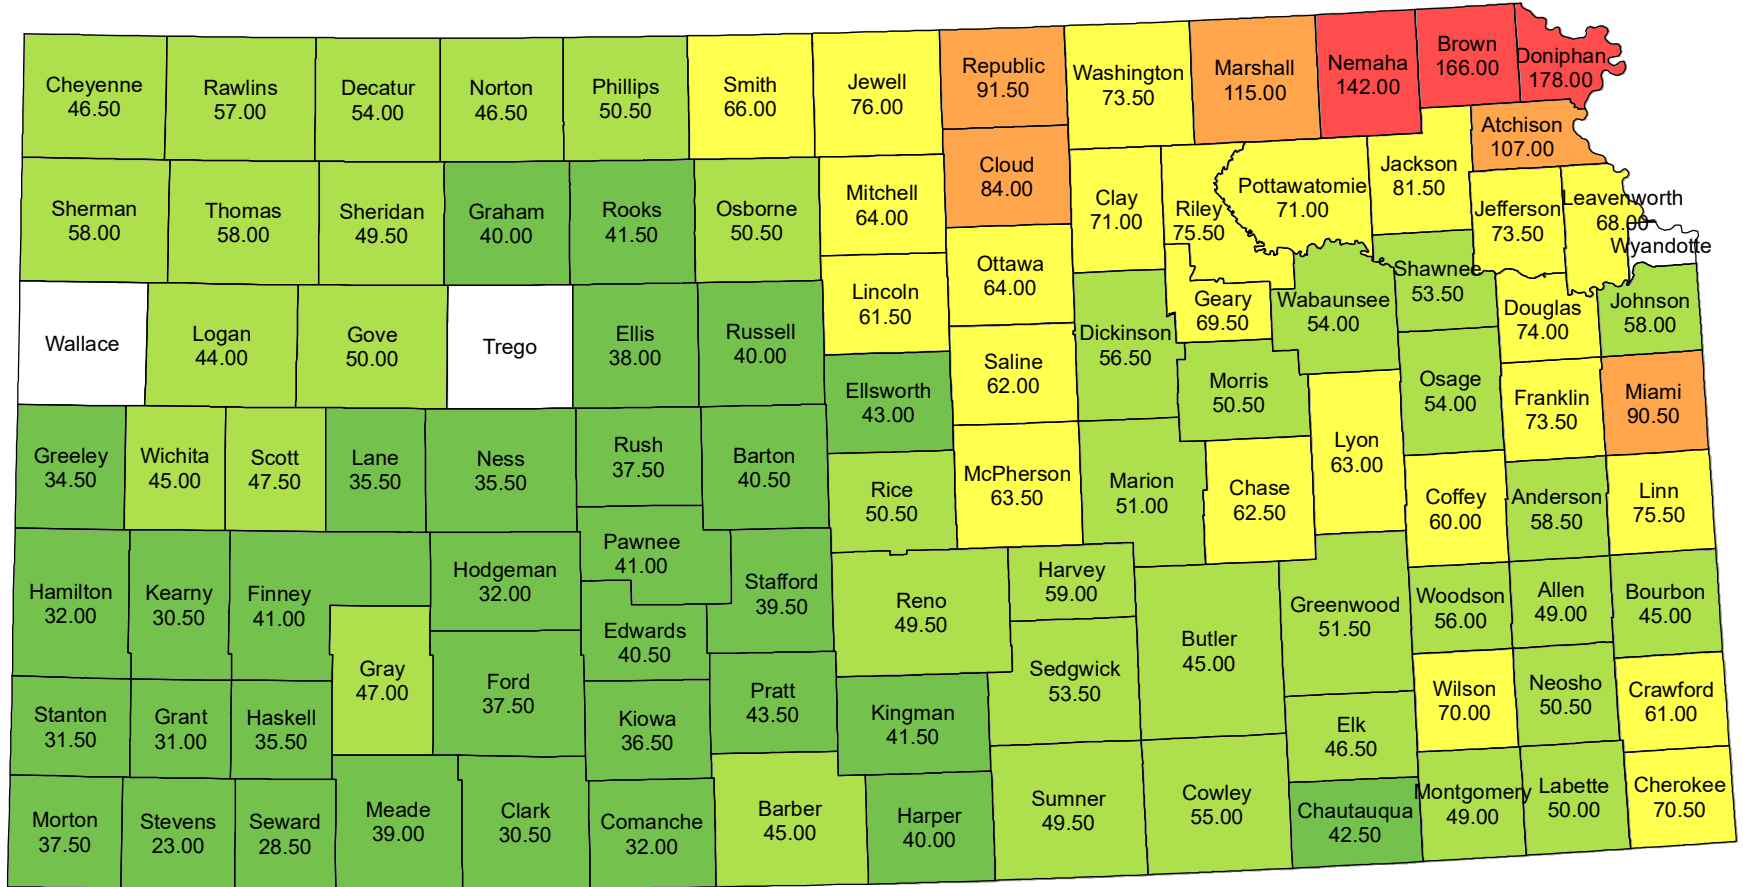

## 2021 Irrigated Cropland Cash Rent Paid Per Acre Kansas

Source: USDA National Agricultural Statistics Service  
August 27, 2021

# 2021 Non-Irrigated Cropland Cash Rent Paid Per Acre Kansas

Source: USDA National Agricultural Statistics Service  
August 27, 2021

# 2021 Pasture Cash Rent Paid Per Acre Kansas

Source: USDA National Agricultural Statistics Service  
August 27, 2021