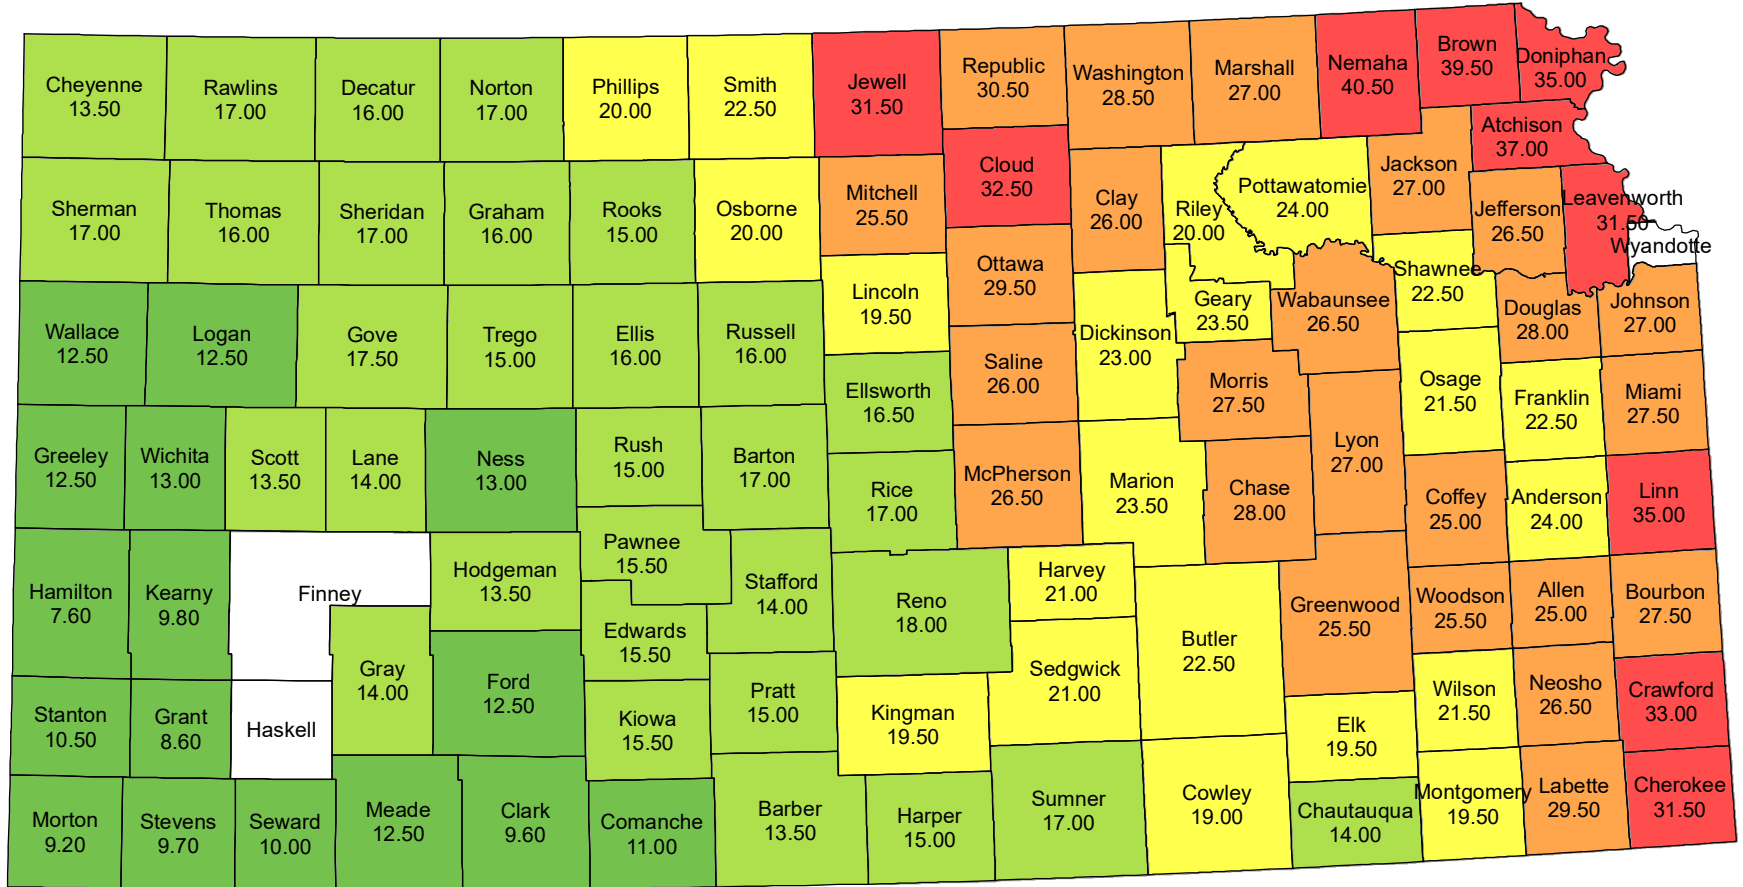

2021 Pasture Cash Rent Paid Per Acre Kansas

Source: USDA National Agricultural Statistics Service
August 27, 2021