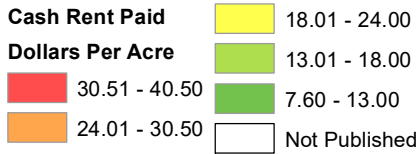

2021 Pasture Cash Rent Paid Per Acre Kansas

Source: USDA National Agricultural Statistics Service
August 27, 2021