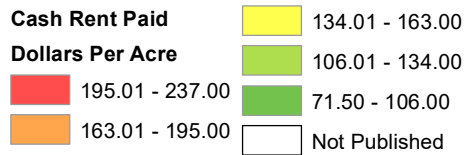

## 2021 Irrigated Cropland Cash Rent Paid Per Acre Kansas

Source: USDA National Agricultural Statistics Service  
August 27, 2021