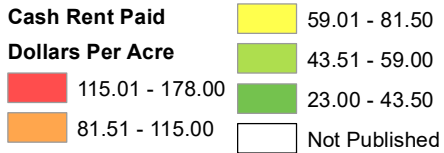

2021 Non-Irrigated Cropland Cash Rent Paid Per Acre Kansas

Source: USDA National Agricultural Statistics Service
August 27, 2021