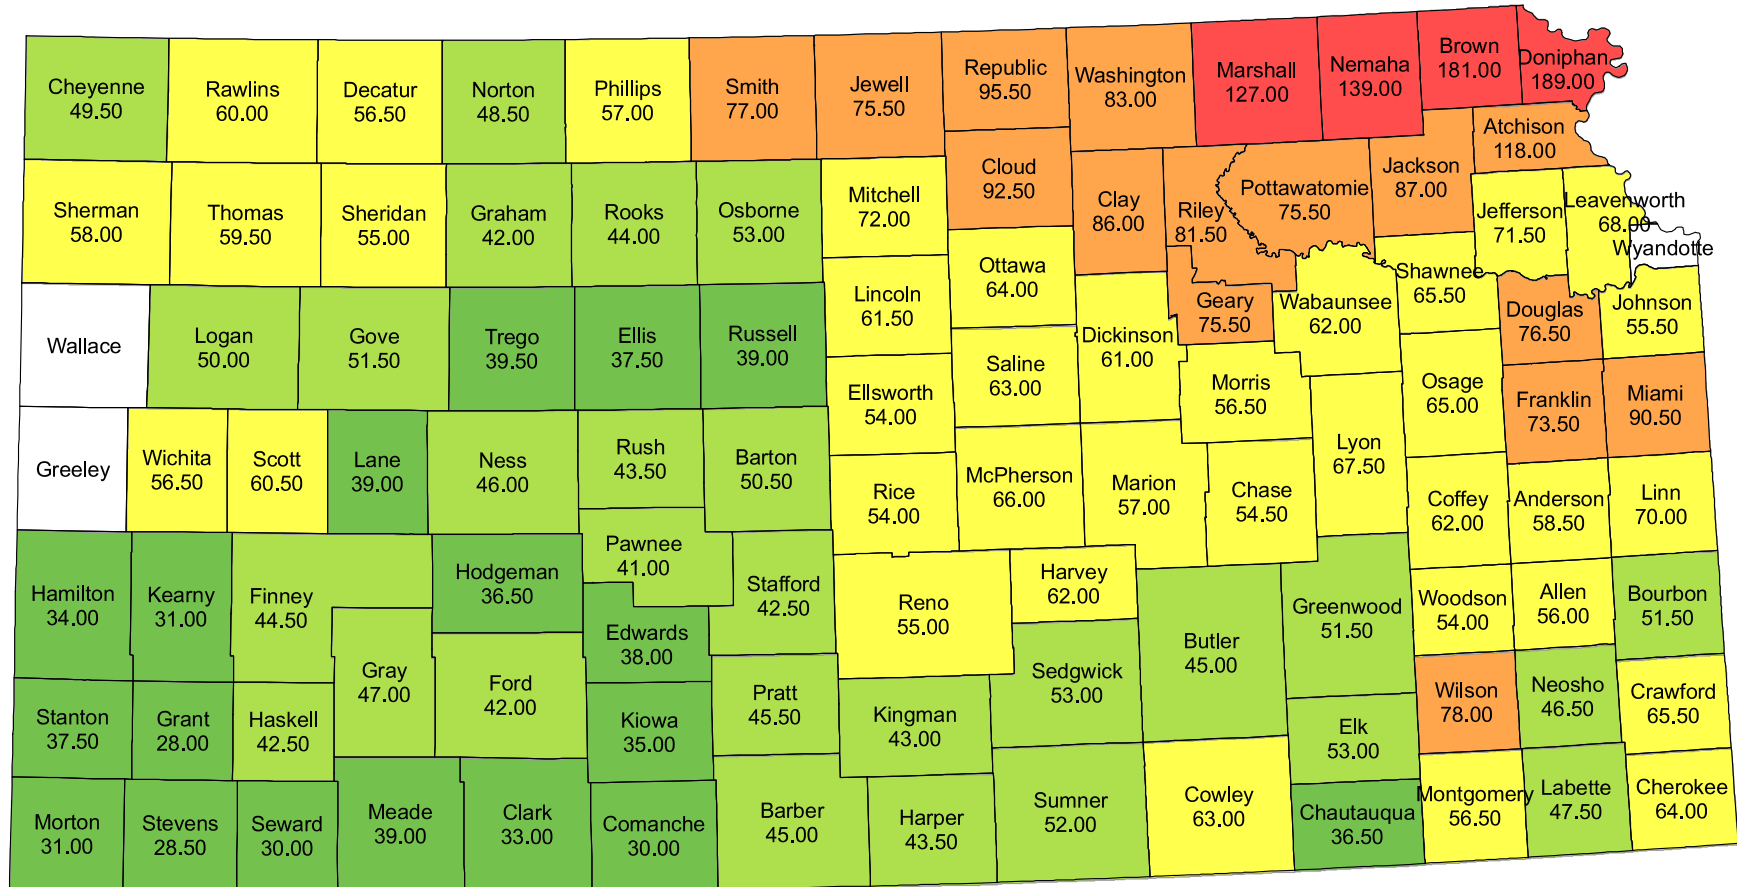

2022 Non-Irrigated Cropland Cash Rent Paid Per Acre Kansas

Source: USDA National Agricultural Statistics Service
August 26, 2022