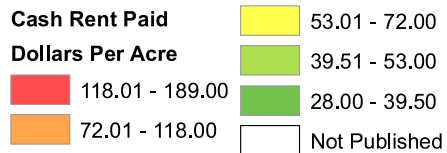

2022 Non-Irrigated Cropland Cash Rent Paid Per Acre Kansas

Source: USDA National Agricultural Statistics Service
August 26, 2022